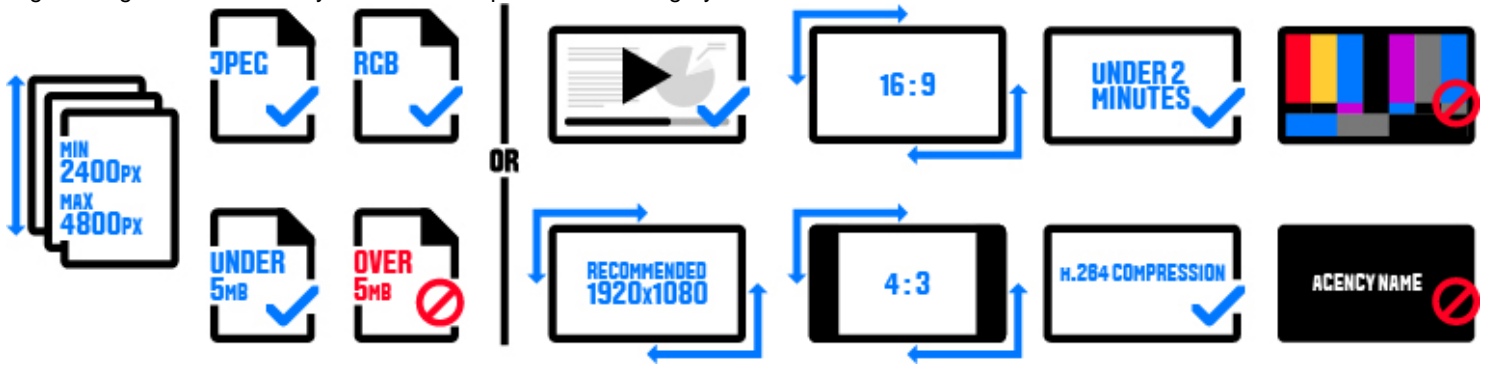

SUBMISSION REQUIREMENTS

Photography

PHO-117. Music / Entertainment - Series

Elements Required: 3-5

SUBMISSION MEDIA

Files Required: 1 - 5

Digital images or a case study video are accepted for this category.

- If submitting a digital project board, be sure that your font size is large enough to be viewed at a distance when projected.
- Case study videos must not contain any agency information.
- All case study videos must be a maximum length of 2 minutes.
- For non-English language entries, provide an English translation in the "Translation" section or as subtitles in your video.

REFERENCE IMAGES

Reference Images Required: 3 - 15