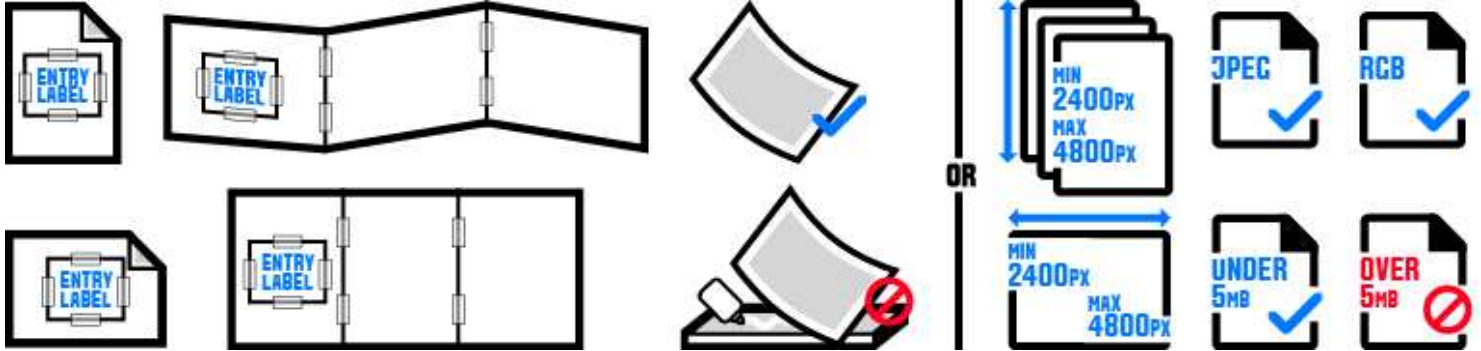

SUBMISSION REQUIREMENTS

Packaging Design

PKG-117. Sustainable / Eco-friendly - Series

Elements Required: 3-5

SUBMISSION MEDIA

Files Required: 0 - 1

Physical materials are accepted for this category.

IF your work is larger than 24" x 36" (60cm x 90cm), you must submit your work as digital images.

- Do NOT mount your work.
- All work should be submitted in its original size and format when possible.
- 2D campaigns should be taped together in a horizontal series, like an accordion.
- For 3D campaigns, tape an entry label to each piece.
- For non-English language entries, provide an English translation in the "Translation" section.

REFERENCE IMAGES

Reference Images Required: 3 - 15