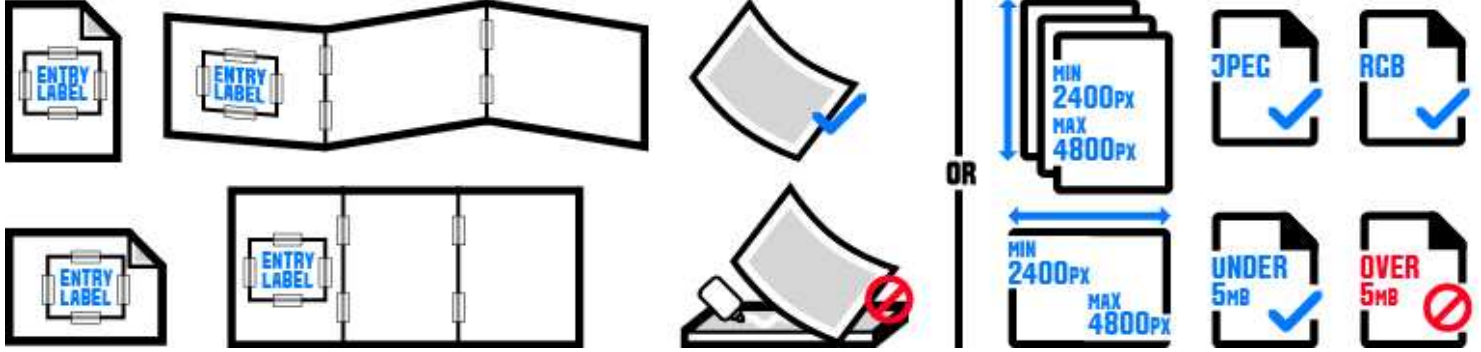

SUBMISSION REQUIREMENTS

Packaging Design

PKG-116. Sustainable / Eco-friendly - Single

Elements Required: 1

SUBMISSION MEDIA

Files Required: 0 - 1

Physical materials are accepted for this category.

IF your work is larger than 24" x 36" (60cm x 90cm), you must submit your work as digital images.

- Do NOT mount your work.
- All work should be submitted in its original size and format when possible.
- 2D campaigns should be taped together in a horizontal series, like an accordion.
- For 3D campaigns, tape an entry label to each piece.
- For non-English language entries, provide an English translation in the "Translation" section.

REFERENCE IMAGES

Reference Images Required: 1 - 15