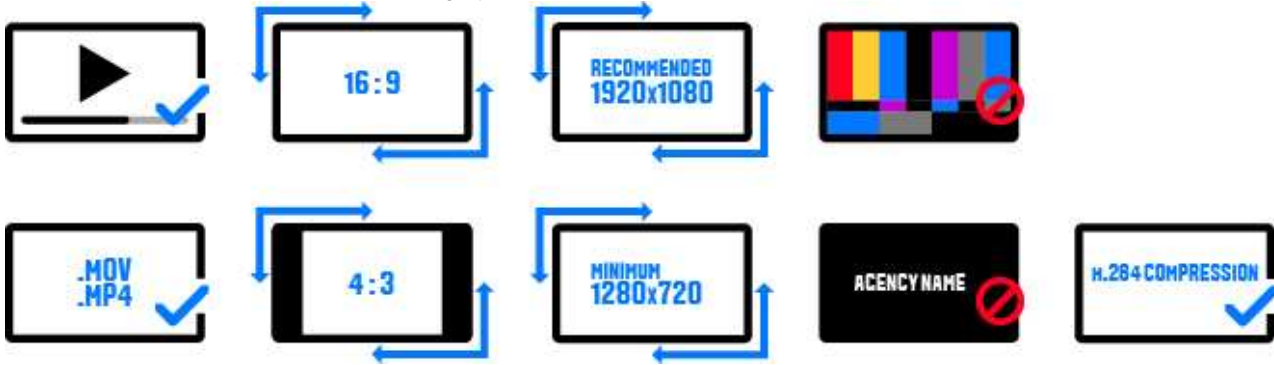

SUBMISSION REQUIREMENTS

Motion / Film Craft

MOT-120. Motion / Film - Television / VOD Promo - Single

Elements Required: 1

SUBMISSION MEDIA

Files Required: 1

Content videos are accepted for this category.

- All work should be submitted as aired.
 - Case study videos are not permitted in this category.
 - For non-English language entries, provide English subtitles in your video.
-

REFERENCE IMAGES

The jury will see your primary image but will not judge it. Your images may be used for other non-judging purposes.

Reference Images Required: 3