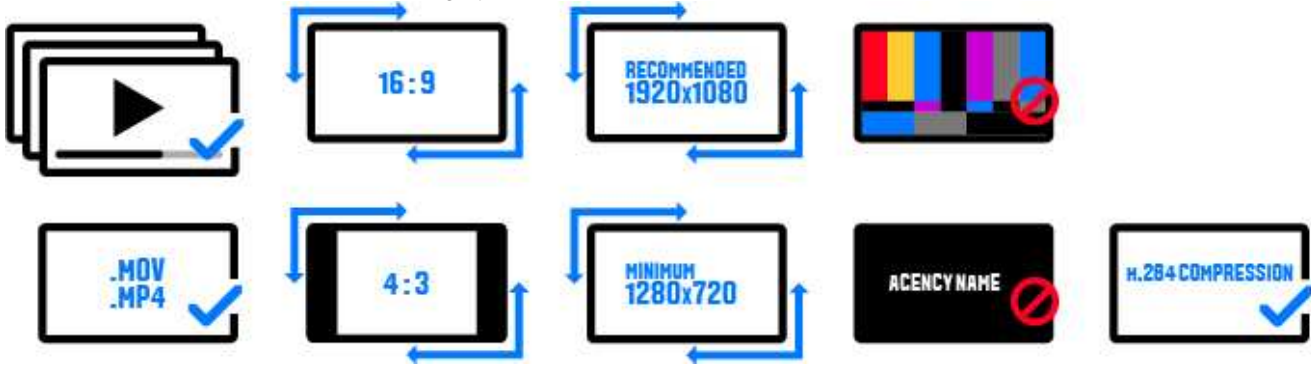

SUBMISSION REQUIREMENTS

Motion / Film Craft

MOT-119. Motion / Film - Music Video - Series

Elements Required: 3 - 5

SUBMISSION MEDIA

Files Required: 3 - 5

Content videos are accepted for this category.

- All work should be submitted as aired.
 - Case study videos are not permitted in this category.
 - For non-English language entries, provide English subtitles in your video.
-

REFERENCE IMAGES

The jury will see your primary image but will not judge it. Your images may be used for other non-judging purposes.

Reference Images Required: 3 - 15