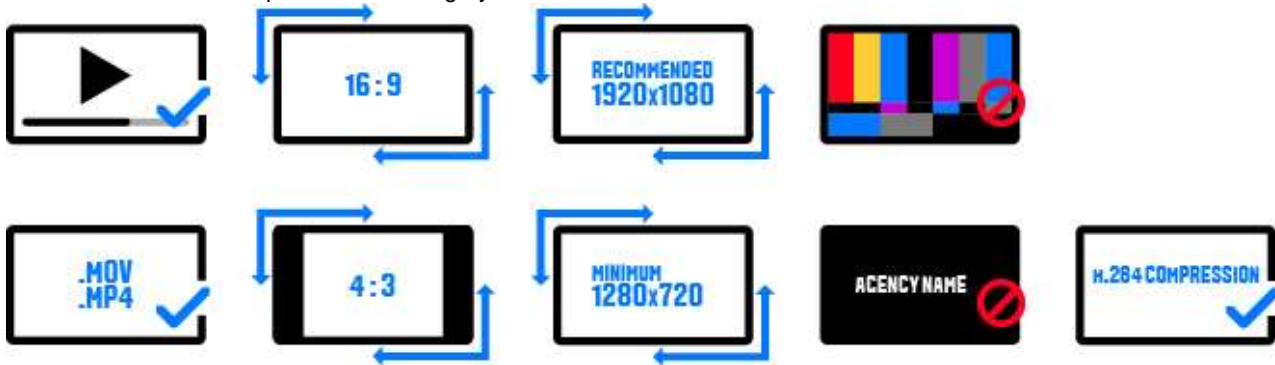

SUBMISSION REQUIREMENTS

Motion / Film Craft

MOT-118. Motion / Film - Music Video - Single

Elements Required: 1

SUBMISSION MEDIA

Files Required: 1

Content videos are accepted for this category.

- All work should be submitted as aired.
 - Case study videos are not permitted in this category.
 - For non-English language entries, provide English subtitles in your video.
-

REFERENCE IMAGES

The jury will see your primary image but will not judge it. Your images may be used for other non-judging purposes.

Reference Images Required: 3