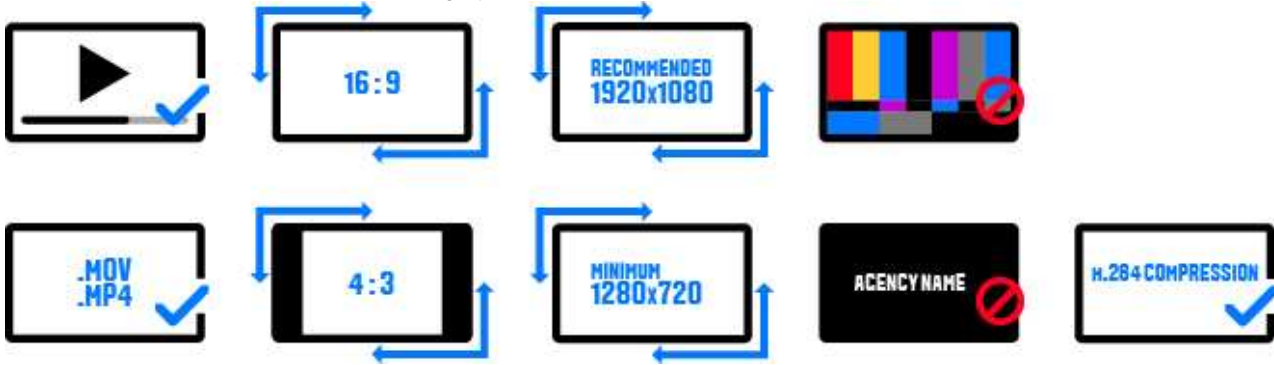

SUBMISSION REQUIREMENTS

Motion / Film Craft

MOT-116. Motion / Film - Movie Trailer - Single

Elements Required: 1

SUBMISSION MEDIA

Files Required: 1

Content videos are accepted for this category.

- All work should be submitted as aired.
 - Case study videos are not permitted in this category.
 - For non-English language entries, provide English subtitles in your video.
-

REFERENCE IMAGES

The jury will see your primary image but will not judge it. Your images may be used for other non-judging purposes.

Reference Images Required: 3