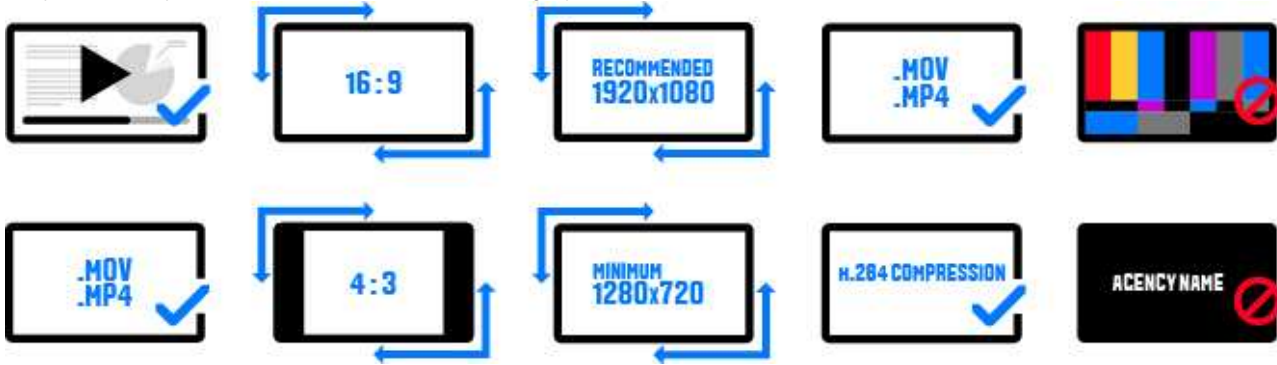

SUBMISSION REQUIREMENTS

Motion / Film Craft

MOT-105. Craft in Gaming - Sound - Single or Series

Elements Required: 1 - 5

SUBMISSION MEDIA

Files Required: 1

Only case study videos are accepted for this category.

REFERENCE IMAGES

The jury will see your primary image but will not judge it. Your images may be used for other non-judging purposes.

Reference Images Required: 3 - 15