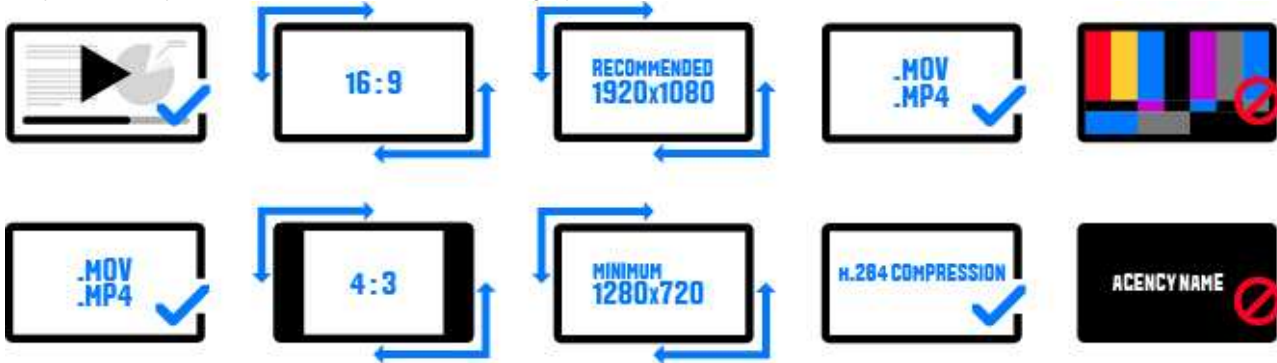

SUBMISSION REQUIREMENTS

Motion / Film Craft

MOT-104. Craft in Gaming - Motion Graphics - Single or Series

---

Elements Required: 1 - 5

SUBMISSION MEDIA

Files Required: 1

Only case study videos are accepted for this category.