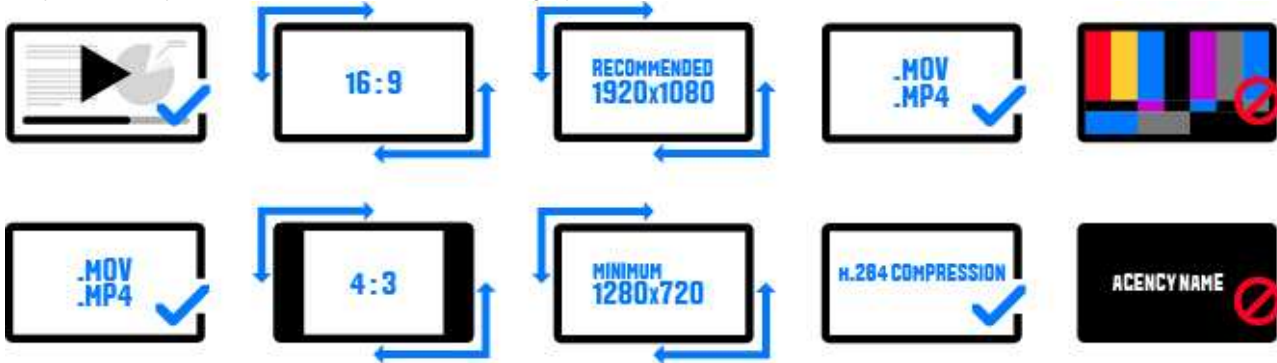

SUBMISSION REQUIREMENTS

Motion / Film Craft

MOT-103. Craft in Gaming - Direction - Single or Series

Elements Required: 1 - 5

SUBMISSION MEDIA

Files Required: 1

Only case study videos are accepted for this category.

- Case study videos must not contain any agency information.
 - All case study videos must be a maximum length of 2 minutes.
 - For non-English language entries, provide English subtitles in your video.
-

REFERENCE IMAGES

The jury will see your primary image but will not judge it. Your images may be used for other non-judging purposes.

Reference Images Required: 3 - 15