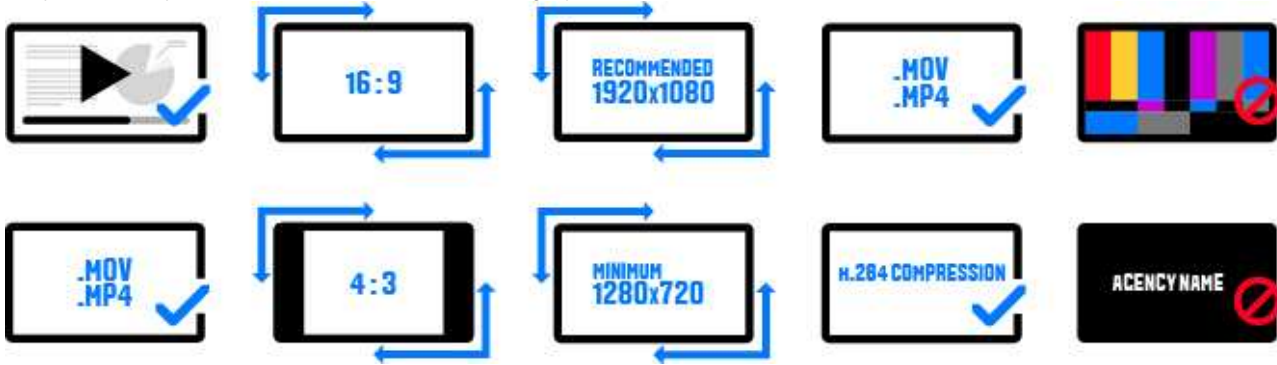

SUBMISSION REQUIREMENTS

Motion / Film Craft

MOT-102. Craft in Gaming - Cinematography - Single or Series

Elements Required: 1 - 5

SUBMISSION MEDIA

Files Required: 1

Only case study videos are accepted for this category.

REFERENCE IMAGES

The jury will see your primary image but will not judge it. Your images may be used for other non-judging purposes.

Reference Images Required: 3 - 15