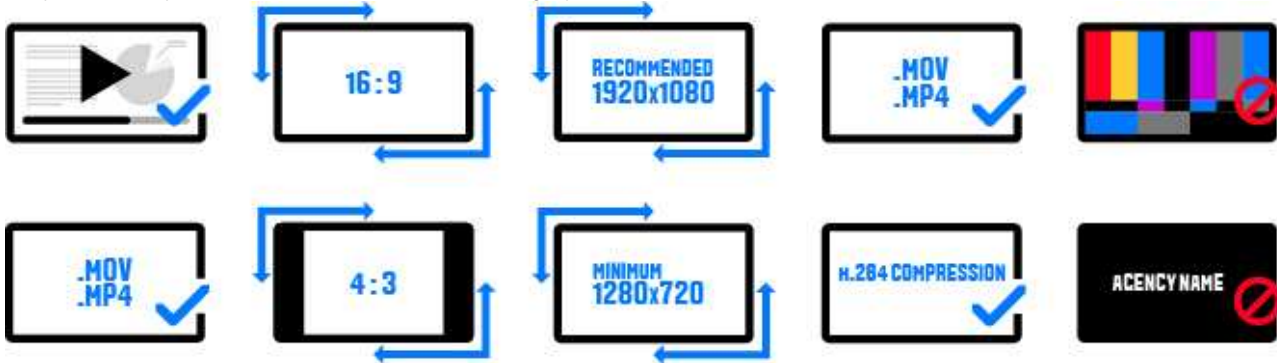

SUBMISSION REQUIREMENTS

Motion / Film Craft

MOT-101. Craft in Gaming - Animation - Single or Series

Elements Required: 1 - 5

SUBMISSION MEDIA

Files Required: 1

Only case study videos are accepted for this category.

- Case study videos must not contain any agency information.
 - All case study videos must be a maximum length of 2 minutes.
 - For non-English language entries, provide English subtitles in your video.
-

REFERENCE IMAGES

The jury will see your primary image but will not judge it. Your images may be used for other non-judging purposes.

Reference Images Required: 3 - 15