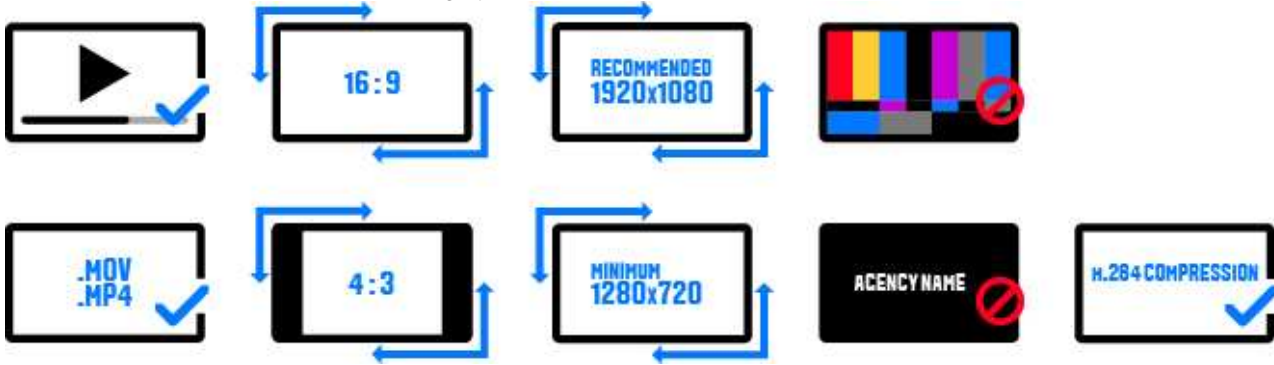

SUBMISSION REQUIREMENTS

Interactive INT-133. Video - Online Video - Single

Elements Required: 1

SUBMISSION MEDIA

Files Required: 1

Content videos are accepted for this category.

- All work should be submitted as aired.
 - Case study videos are not permitted in this category.
 - For non-English language entries, provide English subtitles in your video.
-

REFERENCE IMAGES

The jury will see your primary image but will not judge it. Your images may be used for other non-judging purposes.

Reference Images Required: 3