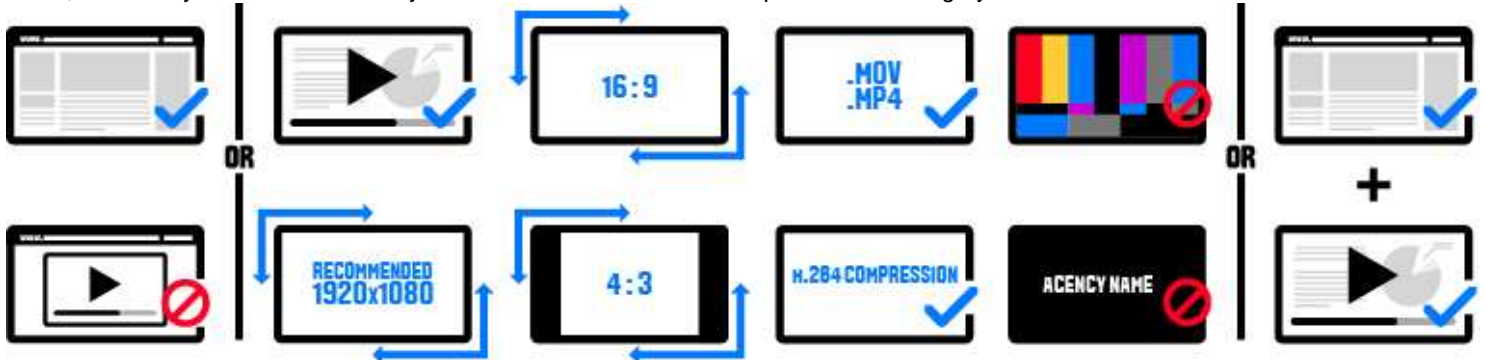

SUBMISSION REQUIREMENTS

Interactive INT-115. Games - Console Platforms - Single

Elements Required: 1

SUBMISSION MEDIA

Files Required: 1

URLs, case study videos or case study videos with a URL link are accepted for this category.

- DO NOT submit a direct URL for a hosted video (e.g. Vimeo, Youtube). Please upload the video file or provide a link to the interactive website.
- Download links of any kind are not accepted.
- Case study videos must not contain any agency information.
- All case study videos must be a maximum length of 2 minutes.
- For non-English language entries, provide an English translation in the "Translation" section.

REFERENCE IMAGES

The jury will see your primary image but will not judge it. Your images may be used for other non-judging purposes.

Reference Images Required: 1 - 3

SPECIAL NOTES

- No special equipment will be used for judging. You must submit the required case study video to showcase the content.