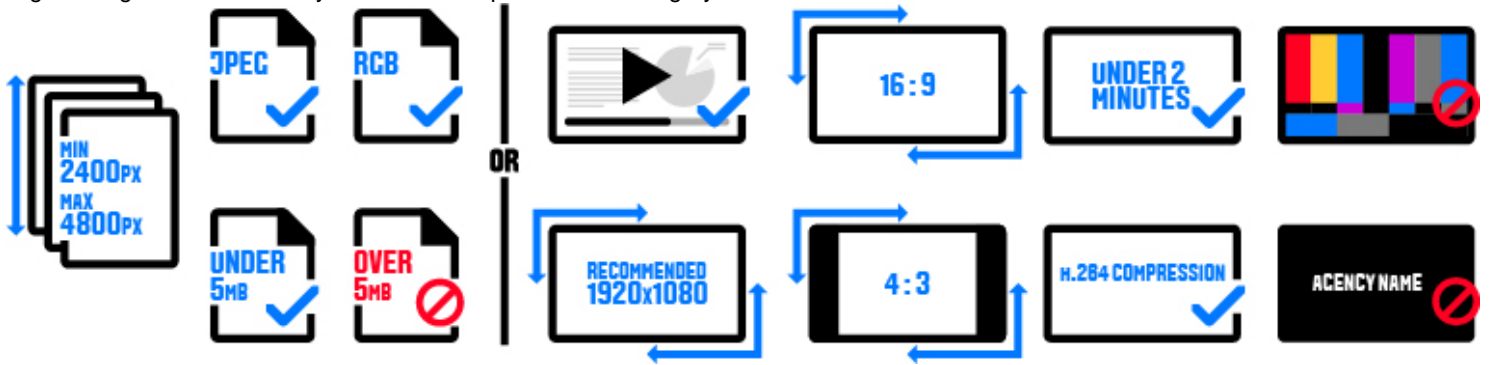

SUBMISSION REQUIREMENTS

Illustration

ILT-110. Editorial - Front Page - Series

Elements Required: 3 - 5

SUBMISSION MEDIA

Files Required: 1 - 5

Digital images or a case study video are accepted for this category.

- If submitting a digital project board, be sure that your font size is large enough to be viewed at a distance when projected.
- Case study videos must not contain any agency information.
- All case study videos must be a maximum length of 2 minutes.
- For non-English language entries, provide an English translation in the "Translation" section or as subtitles in your video.

REFERENCE IMAGES

Reference Images Required: 3 - 15