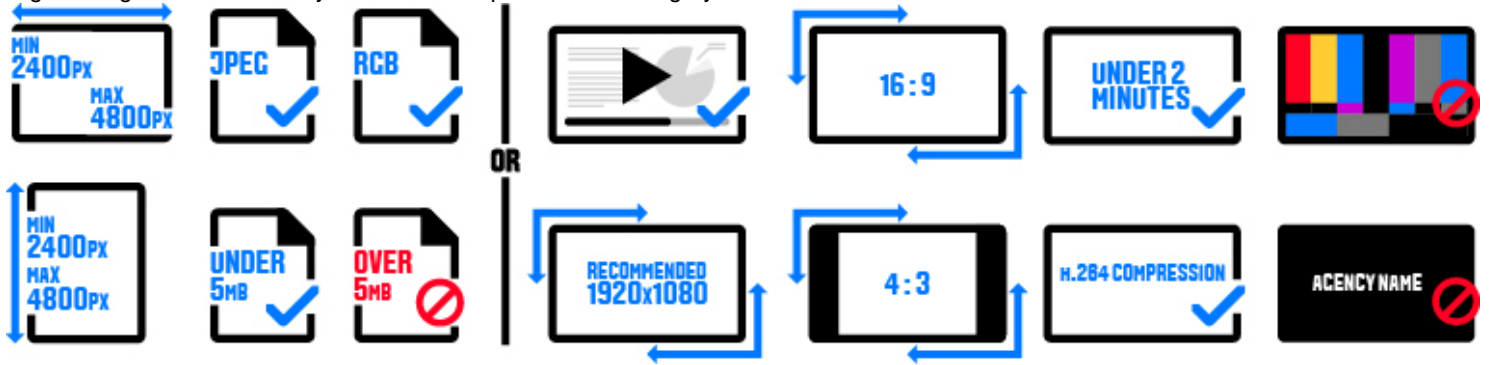

SUBMISSION REQUIREMENTS

Illustration

ILT-109. Editorial - Front Page - Single

Elements Required: 1

SUBMISSION MEDIA

Files Required: 1

Digital images or a case study video are accepted for this category.

- If submitting a digital project board, be sure that your font size is large enough to be viewed at a distance when projected.
- Case study videos must not contain any agency information.
- All case study videos must be a maximum length of 2 minutes.
- For non-English language entries, provide an English translation in the "Translation" section or as subtitles in your video.

REFERENCE IMAGES

Reference Images Required: 1 - 5