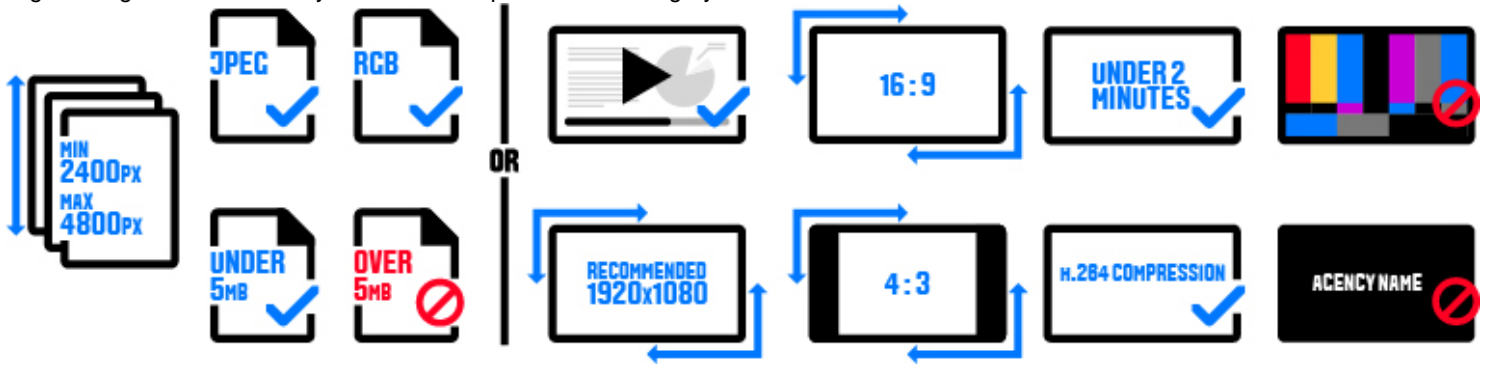

SUBMISSION REQUIREMENTS

Illustration ILT-108. Digital - Series

Elements Required: 3 - 5

SUBMISSION MEDIA

Files Required: 1 - 5

Digital images or a case study video are accepted for this category.

- If submitting a digital project board, be sure that your font size is large enough to be viewed at a distance when projected.
- Case study videos must not contain any agency information.
- All case study videos must be a maximum length of 2 minutes.
- For non-English language entries, provide an English translation in the "Translation" section or as subtitles in your video.

REFERENCE IMAGES

Reference Images Required: 3 - 15