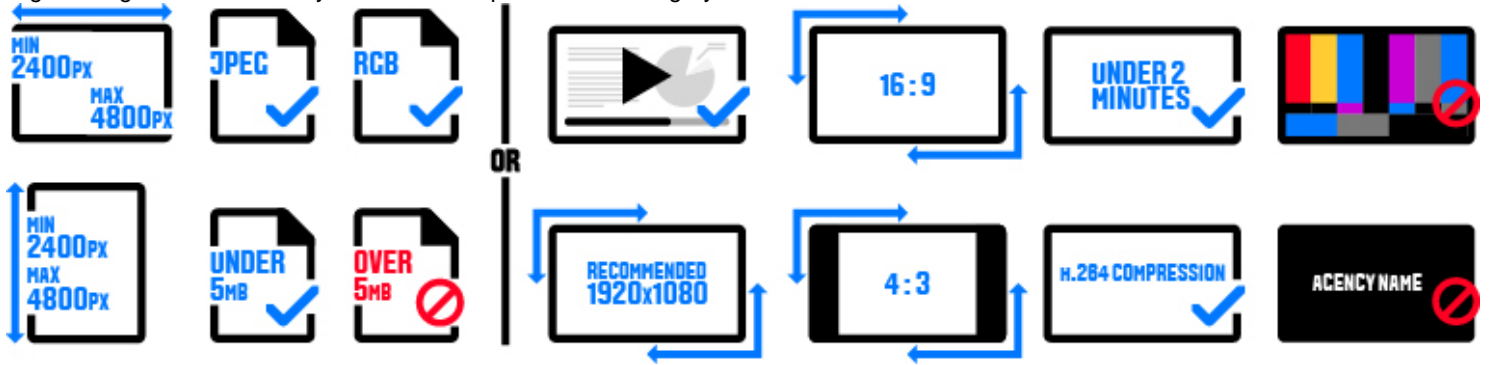

## Illustration ILT-107. Digital - Single

Elements Required: 1

### SUBMISSION MEDIA

Files Required: 1

Digital images or a case study video are accepted for this category.

- If submitting a digital project board, be sure that your font size is large enough to be viewed at a distance when projected.
- Case study videos must not contain any agency information.
- All case study videos must be a maximum length of 2 minutes.
- For non-English language entries, provide an English translation in the "Translation" section or as subtitles in your video.