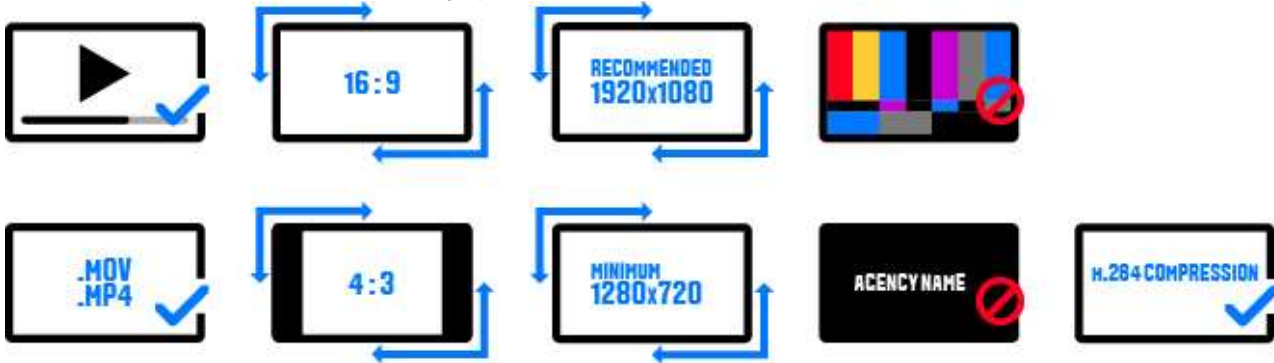

SUBMISSION REQUIREMENTS

Illustration

ILT-101. Animation - Single

Elements Required: 1

SUBMISSION MEDIA

Files Required: 1

Content videos are accepted for this category.

- All work should be submitted as aired.
 - Case study videos are not permitted in this category.
 - For non-English language entries, provide English subtitles in your video.
-

REFERENCE IMAGES

Reference Images Required: 1 - 5