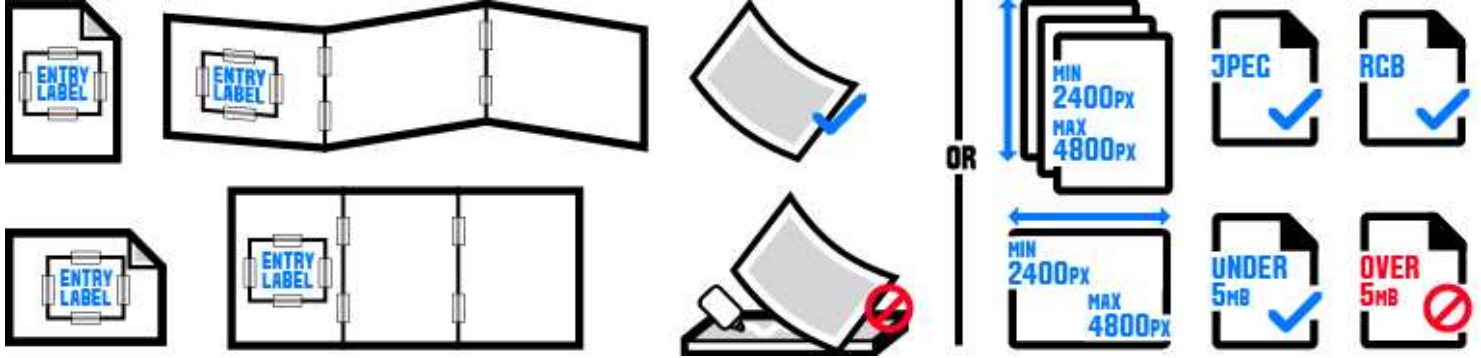

SUBMISSION REQUIREMENTS

Advertising

ADV-112. Art Direction - Press - Press / Print Advertising - Campaign

Elements Required: 3 - 5

SUBMISSION MEDIA

Physical materials or digital images are accepted for this category.

- Do NOT mount physical work.
- All work should be submitted in its original size and format when possible.
- Campaigns should be taped together in a horizontal series, like an accordion.
- For non-English language entries, provide an English translation in the "Translation" section.

REFERENCE IMAGES

Reference Images Required: 3 - 5