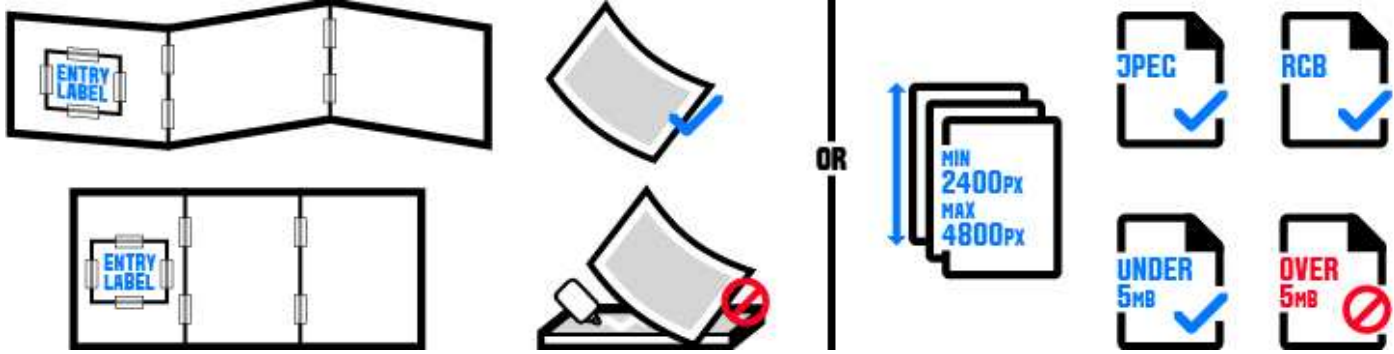

## Brand / Communication Design BCD-128. Promotional - Wildcard - Series

---

Elements Required: 3 - 5

---

### SUBMISSION MEDIA

Files Required: 1

Physical materials are accepted for this category.  
IF your work is larger than 24" x 36" (60cm x 90cm), you must submit your work as digital images.

- Do NOT mount your work.
  - All work should be submitted in its original size and format when possible.
  - Campaigns should be taped together in a horizontal series, like an accordion.
  - For non-English language entries, provide an English translation in the "Translation" section.
- 