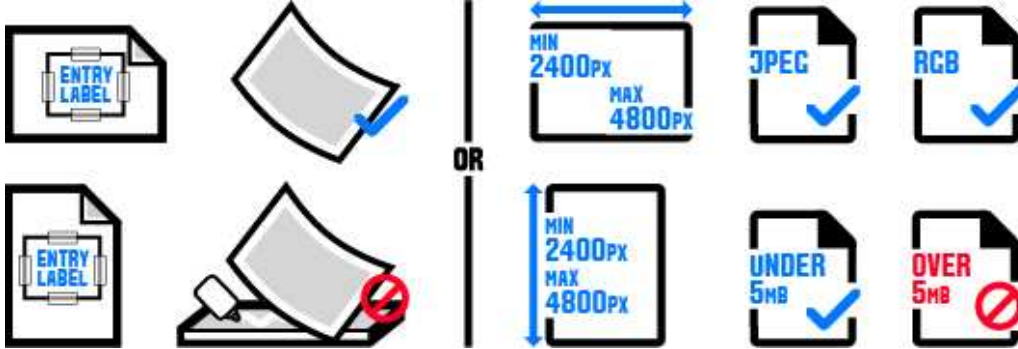

SUBMISSION REQUIREMENTS

Brand / Communication Design BCD-125. Promotional - Self-Promotion - Single

Elements Required: 1

SUBMISSION MEDIA

Files Required: 1

Physical materials are accepted for this category.
IF your work is larger than 24" x 36" (60cm x 90cm), you must submit your work as digital images.