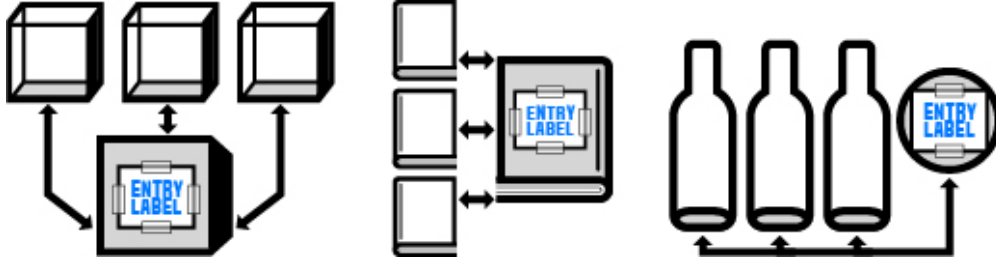

SUBMISSION REQUIREMENTS

Brand / Communication Design BCD-121. Promotional - Apparel - Series

Elements Required: 3 - 5

SUBMISSION MEDIA

Only physical materials are accepted for this category.

- Do NOT mount your work.
 - All work should be submitted in its original size and format.
 - For campaigns, tape an entry label to each piece.
 - For non-English language entries, provide an English translation in the "Translation" section.
-

REFERENCE IMAGES

Reference Images Required: 3 - 10