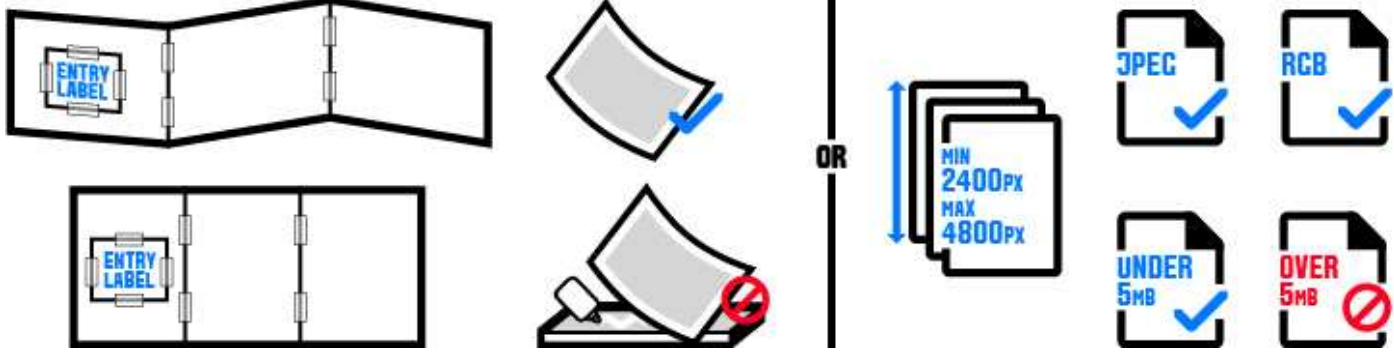

SUBMISSION REQUIREMENTS

Brand / Communication Design

BCD-117. Promotional - Announcement / Invitation / Postcard / Greeting Card - Series

Elements Required: 3 - 5

SUBMISSION MEDIA

Physical materials are accepted for this category.

IF your work is larger than 24" x 36" (60cm x 90cm), you must submit your work as digital images.

- Do NOT mount your work.
 - All work should be submitted in its original size and format when possible.
 - Campaigns should be taped together in a horizontal series, like an accordion.
 - For non-English language entries, provide an English translation in the "Translation" section.
-

REFERENCE IMAGES

Reference Images Required: 3 - 10