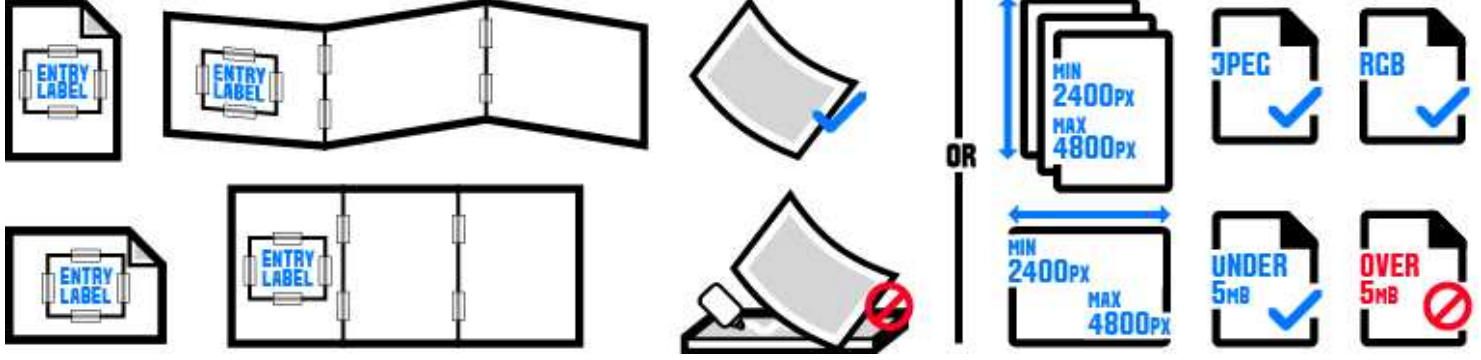

SUBMISSION REQUIREMENTS

Advertising

ADV-110. Art Direction - Press - Poster Advertising - Campaign

Elements Required: 3 - 5

SUBMISSION MEDIA

Physical materials or digital images are accepted for this category.

- Do NOT mount physical work.
- All work should be submitted in its original size and format when possible.
- Campaigns should be taped together in a horizontal series, like an accordion.
- For non-English language entries, provide an English translation in the "Translation" section.

REFERENCE IMAGES

Reference Images Required: 3 - 5